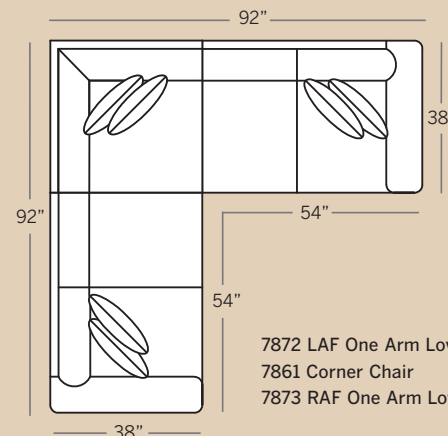

7872 LAF One Arm Loveseat
7861 Corner Chair
7873 RAF One Arm Loveseat