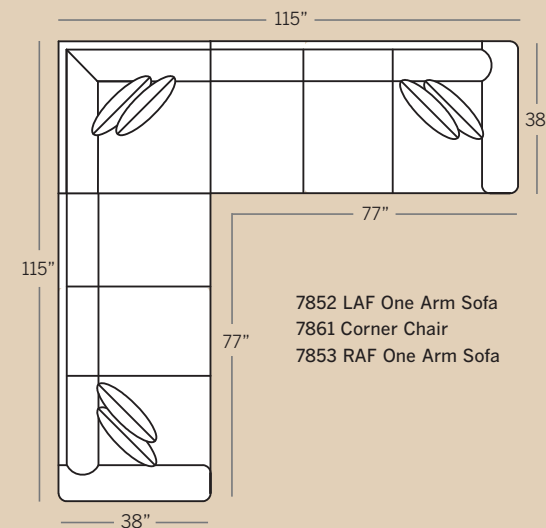

**7852 LAF One Arm Sofa**  
**7853 RAF One Arm Sofa**  
Overall: H 36 W 77 D 38  
Seating: H 16 W 68 D 21  
Seat Height: 20 Arm Height: 26  
Pillows: 2 P21

**7872 LAF One Arm Loveseat**  
**7873 RAF One Arm Loveseat**  
Overall: H 36 W 54 D 38  
Seating: H 16 W 45 D 21  
Seat Height: 20 Arm Height: 26  
Pillows: 2 P21

**7882 LAF One Arm Chaise**  
**7883 RAF One Arm Chaise**  
Overall: H 36 W 33 D 64  
Seating: H 16 W 28 D 48  
Seat Height: 20 Arm Height: 26  
Pillows: 1 P21

### POPULAR SECTIONAL CONFIGURATIONS

7862 LAF Corner Sofa  
7853 RAF One Arm Sofa

7872 LAF One Arm Loveseat  
7861 Corner Chair  
7873 RAF One Arm Loveseat

7852 LAF One Arm Sofa  
7861 Corner Chair  
7853 RAF One Arm Sofa

Drawings are 1/4" scale

Note: Dimensions above are for High Tight Back. Subtract 2 inches from the Overall and Seating Height for Low Tight Back.