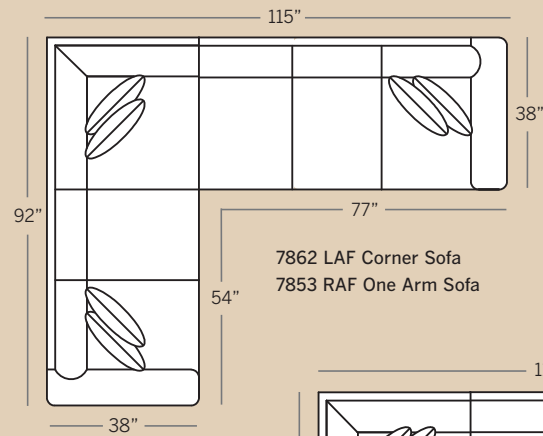

POPULAR SECTIONAL CONFIGURATIONS