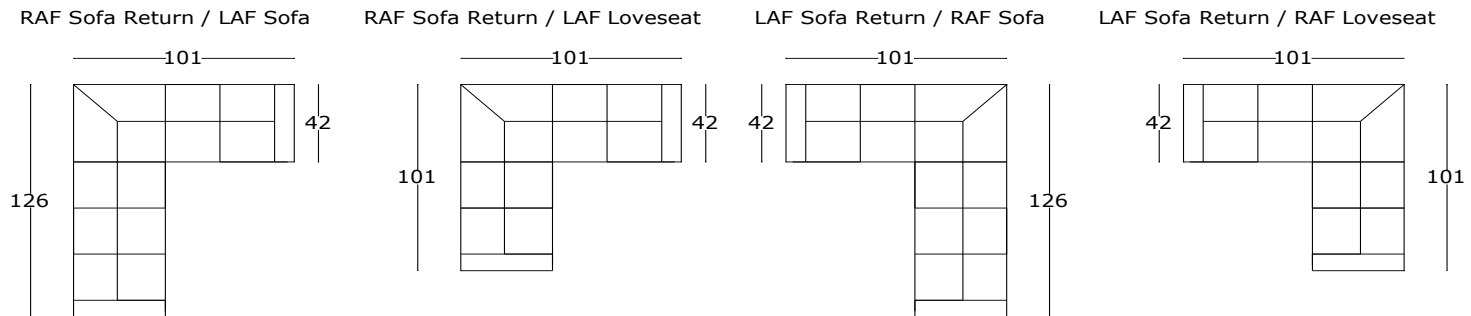

# The Lux Collection

Style # 424 - Category 2

## Sample Configurations

\*All dimensions are approximate. AH: 24" AW: 9" SH: 18" SD: 22" Overall Height: 38"