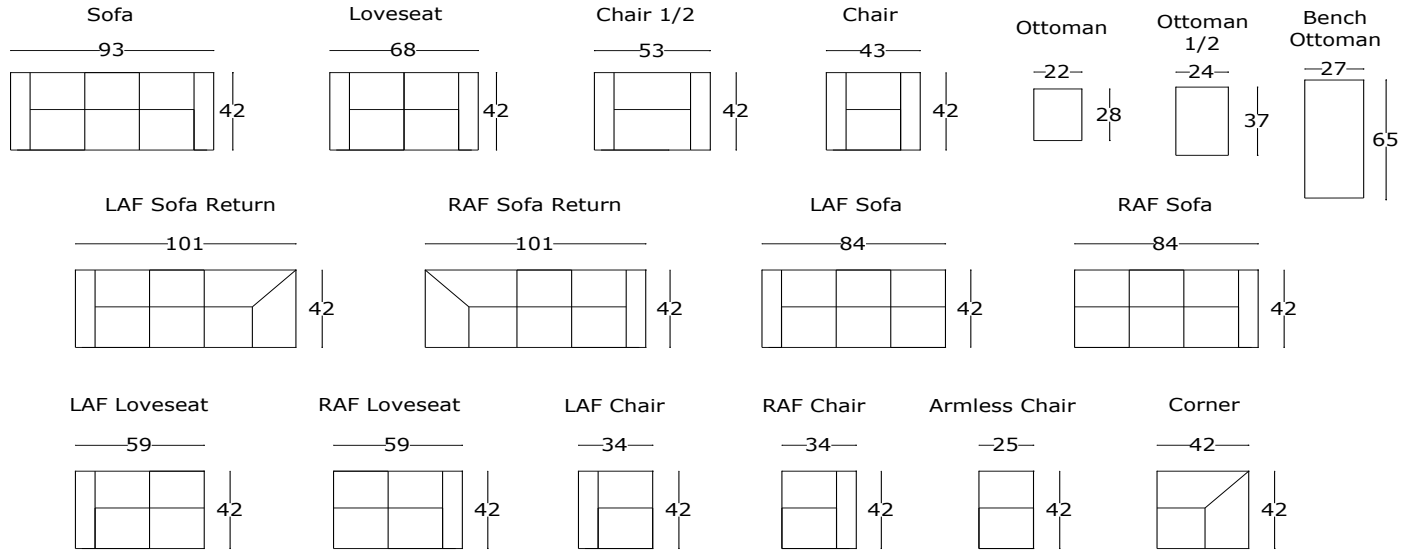

# The Lux Collection

Style # 424 - Category 2

## Sample Configurations

\*All dimensions are approximate. AH: 24" AW: 9" SH: 18" SD: 22" Overall Height: 38"