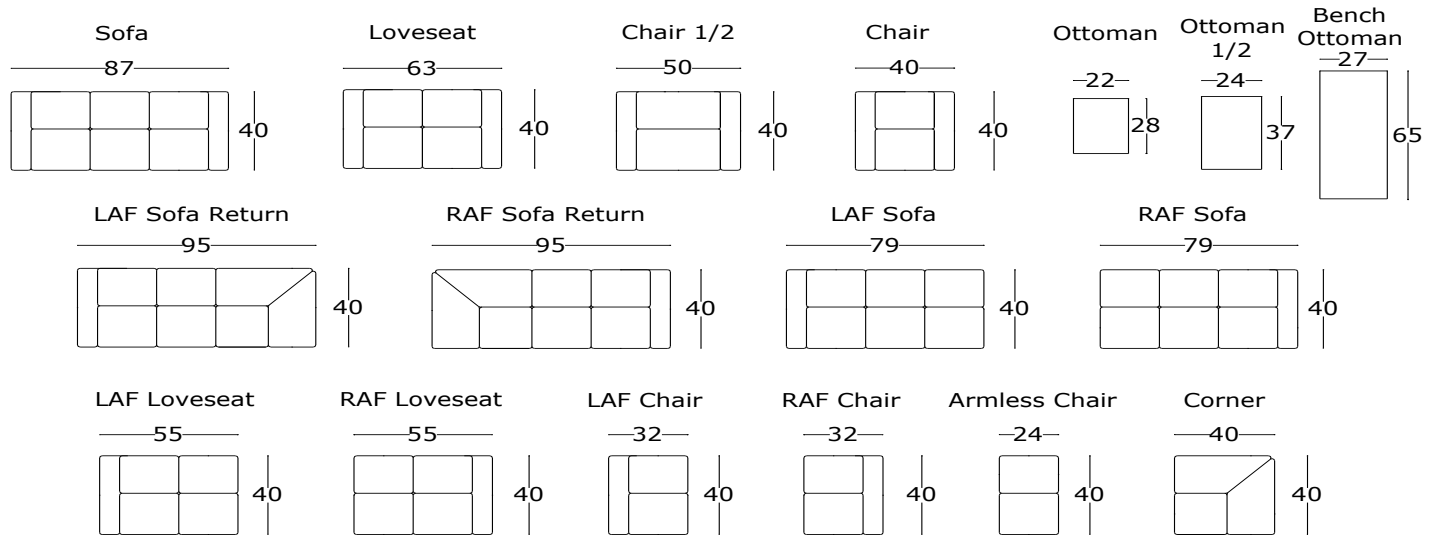

The Nantucket Collection

Style # 535 - Category 2

Sample Configurations

*All dimensions are approximate. AH: 25" AW: 8" SH: 18" SD: 21" Overall Height: 38"