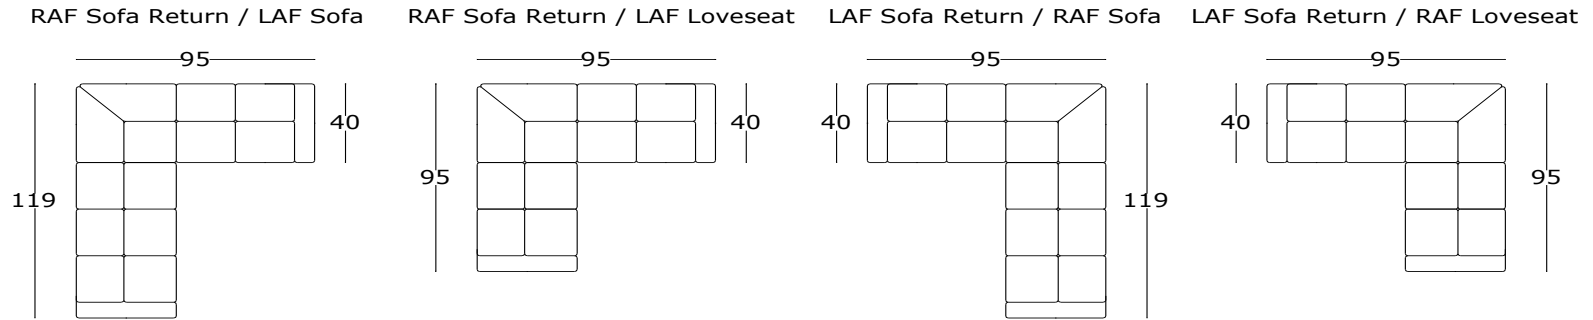

The Nantucket Collection

Style # 535 - Category 2

Sample Configurations

*All dimensions are approximate. AH: 25" AW: 8" SH: 18" SD: 21" Overall Height: 38"